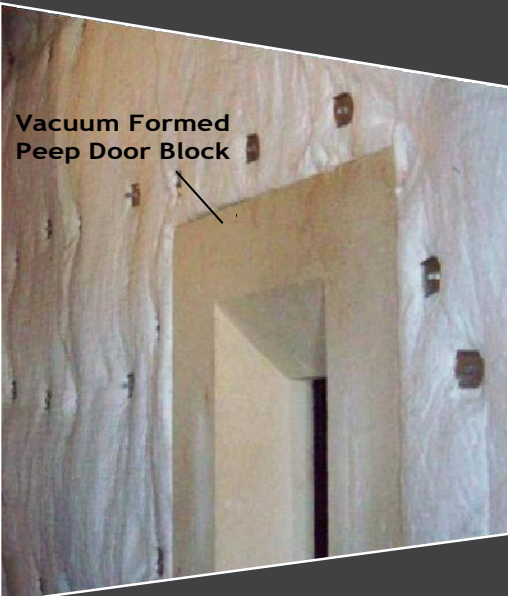

PEEP DOOR BLOCKS

FEATURES

Peep door blocks are tapered surface of refractory on the inside to get a better view from the peep door.

- 👍 Peep door blocks are made from a special vacuum manufacturing process. These offer the best strength and rigidity.
- 👍 Peep door blocks made from Folded blanket module.
- 👍 Peep Door blocks are not required when the heater has castable refractory. Castable refractory can be tapered around the peep door.
- 👍 Peep door blocks are provided with built-in SS-304/310 hardware to mount on the heater.